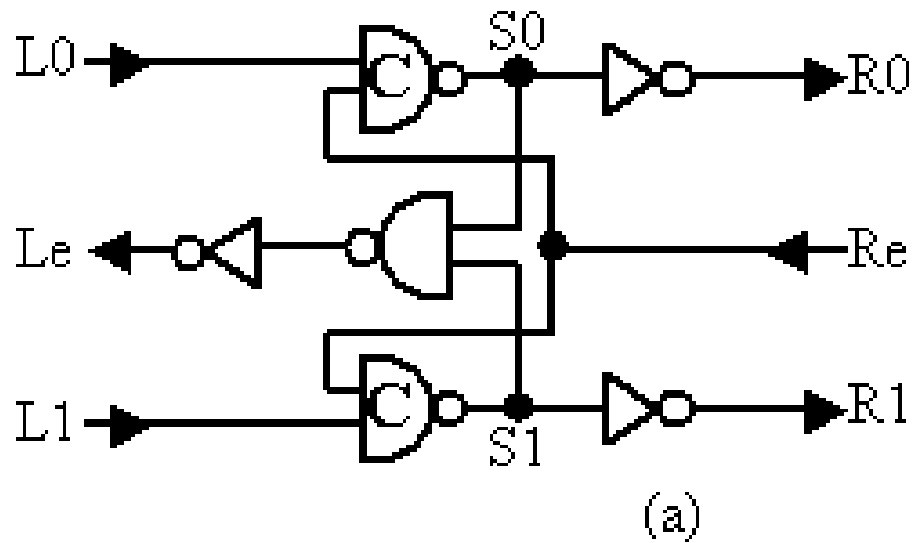

EE 577b – Fall 2001

Prof. Peter Beerel

Tips on homework 3

C-element

Staticizer

Weak condition half-buffer

Bit Generator

Bit Bucket