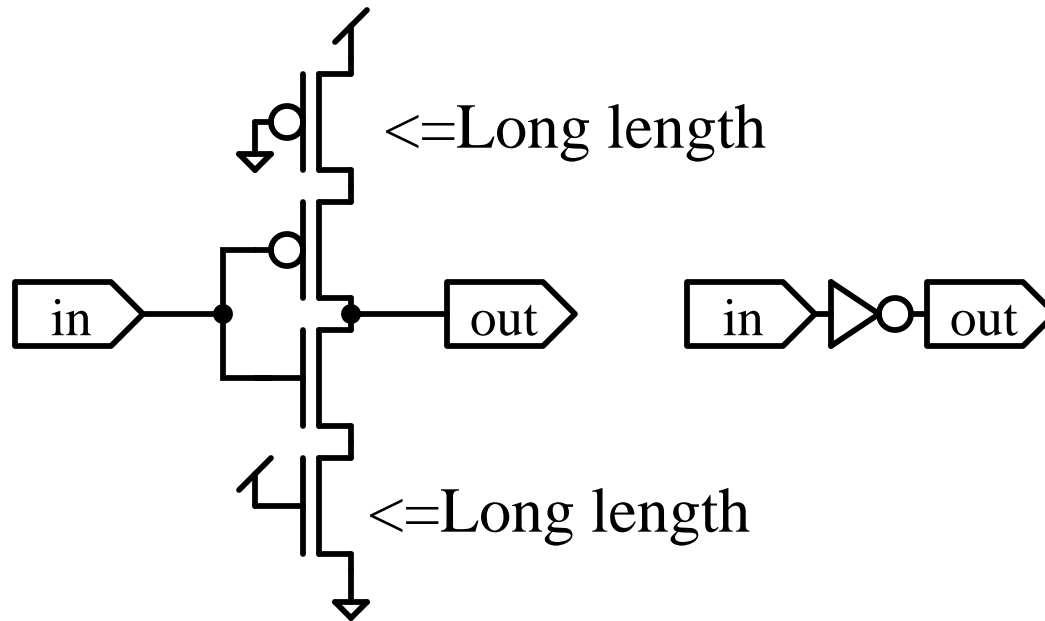

EE 577b – Fall 2001

Prof. Peter Beerel

Tips on homework 3

C-element

Staticizer

Weak condition half-buffer

Bit Generator

Bit Bucket