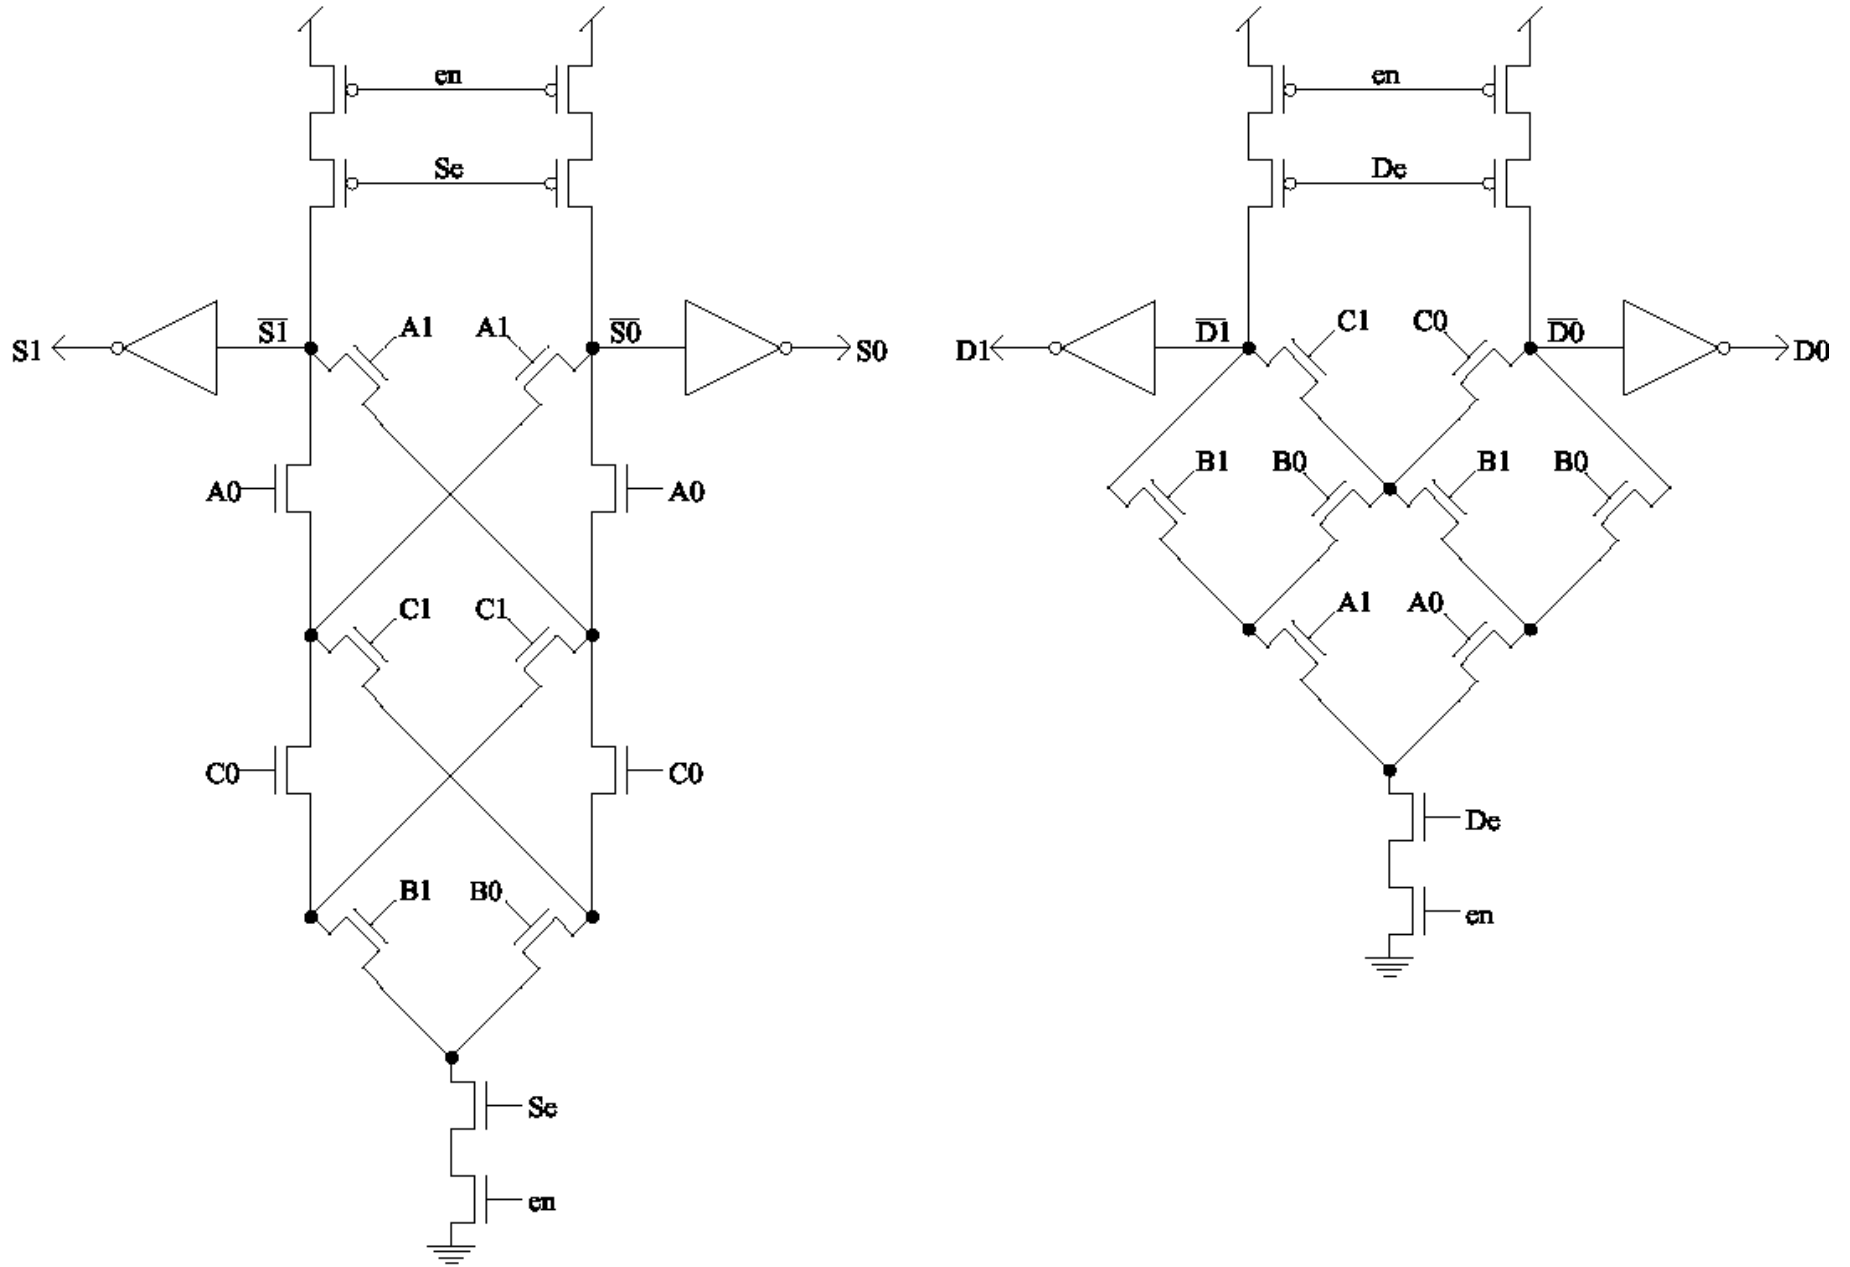

EE 577b – Fall 2001

Prof. Peter Beerel

Tips on homework 3

C-element

Staticizer

Weak condition half-buffer

Bit Generator

Bit Bucket

40 WCHB Buffers

Pre-Charge Half-Buffer Full-Adder

Pre-Charge Half-Buffer Full-Adder

8 bit Ripple Carry PCHB Full-Adder