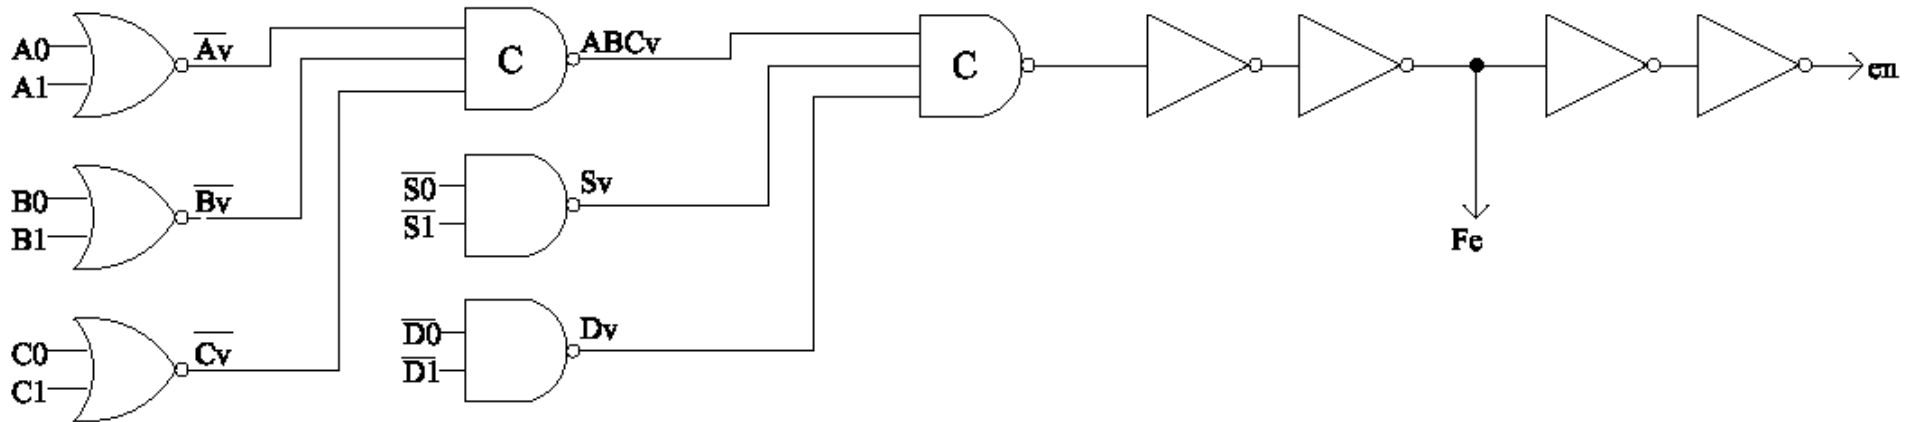

Pre-Charge Half-Buffer Full-Adder