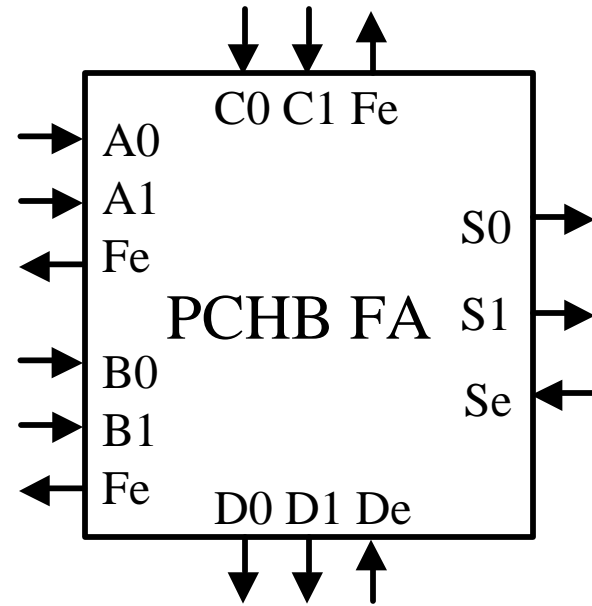

EE 577b – Fall 2001

Prof. Peter Beerel

Tips on homework 3

C-element

Staticizer

Weak condition half-buffer

Bit Generator

Bit Bucket

40 WCHB Buffers

Pre-Charge Half-Buffer Full-Adder

Pre-Charge Half-Buffer Full-Adder

8 bit Ripple Carry PCHB Full-Adder