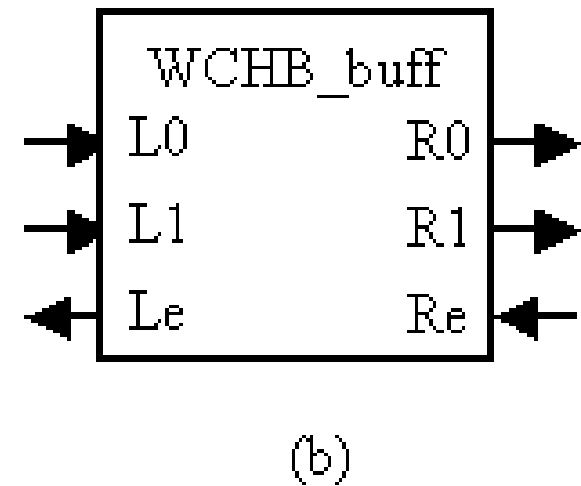

EE 577b – Fall 2001

Prof. Peter Beerel

Tips on homework 3

C-element

Staticizer

Weak condition half-buffer

Bit Generator

Bit Bucket

40 WCHB Buffers

Pre-Charge Half-Buffer Full-Adder

Pre-Charge Half-Buffer Full-Adder

8 bit Ripple Carry PCHB Full-Adder